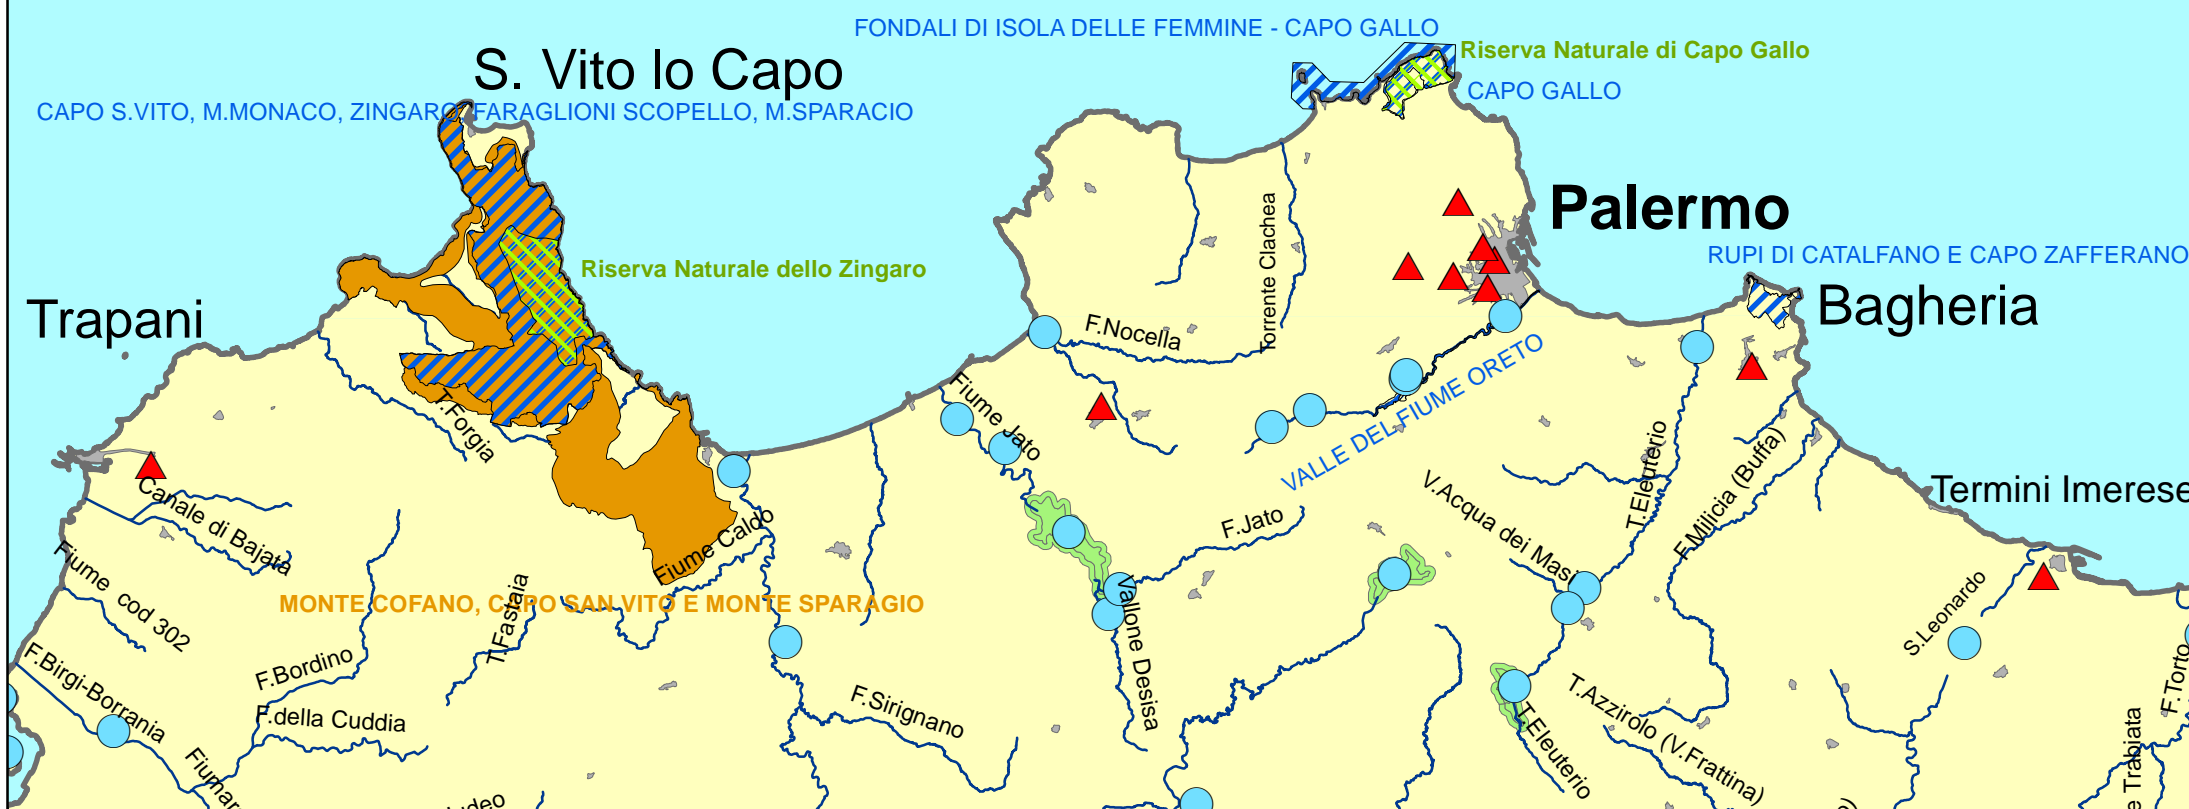

SmartOpenData

Map of Protected Sites of Potential Interest for the Italian Pilot project

Overview

FONDALI DELL'ISOLA DI USTICA
Riserva Naturale Isola di Ustica
Area Marina Protetta Isola di Ustica
 Ustica
ISOLA DI USTICA

Representation of the thematic map scale 1:400.000

Legend

-  Water sampling stations
-  Air Control Stations
-  Natural and Marine Reserves Areas
-  Sites of Community Importance (SCI)
-  Special Protection Areas (SPAs)
-  Rivers
-  Lakes
-  Towns